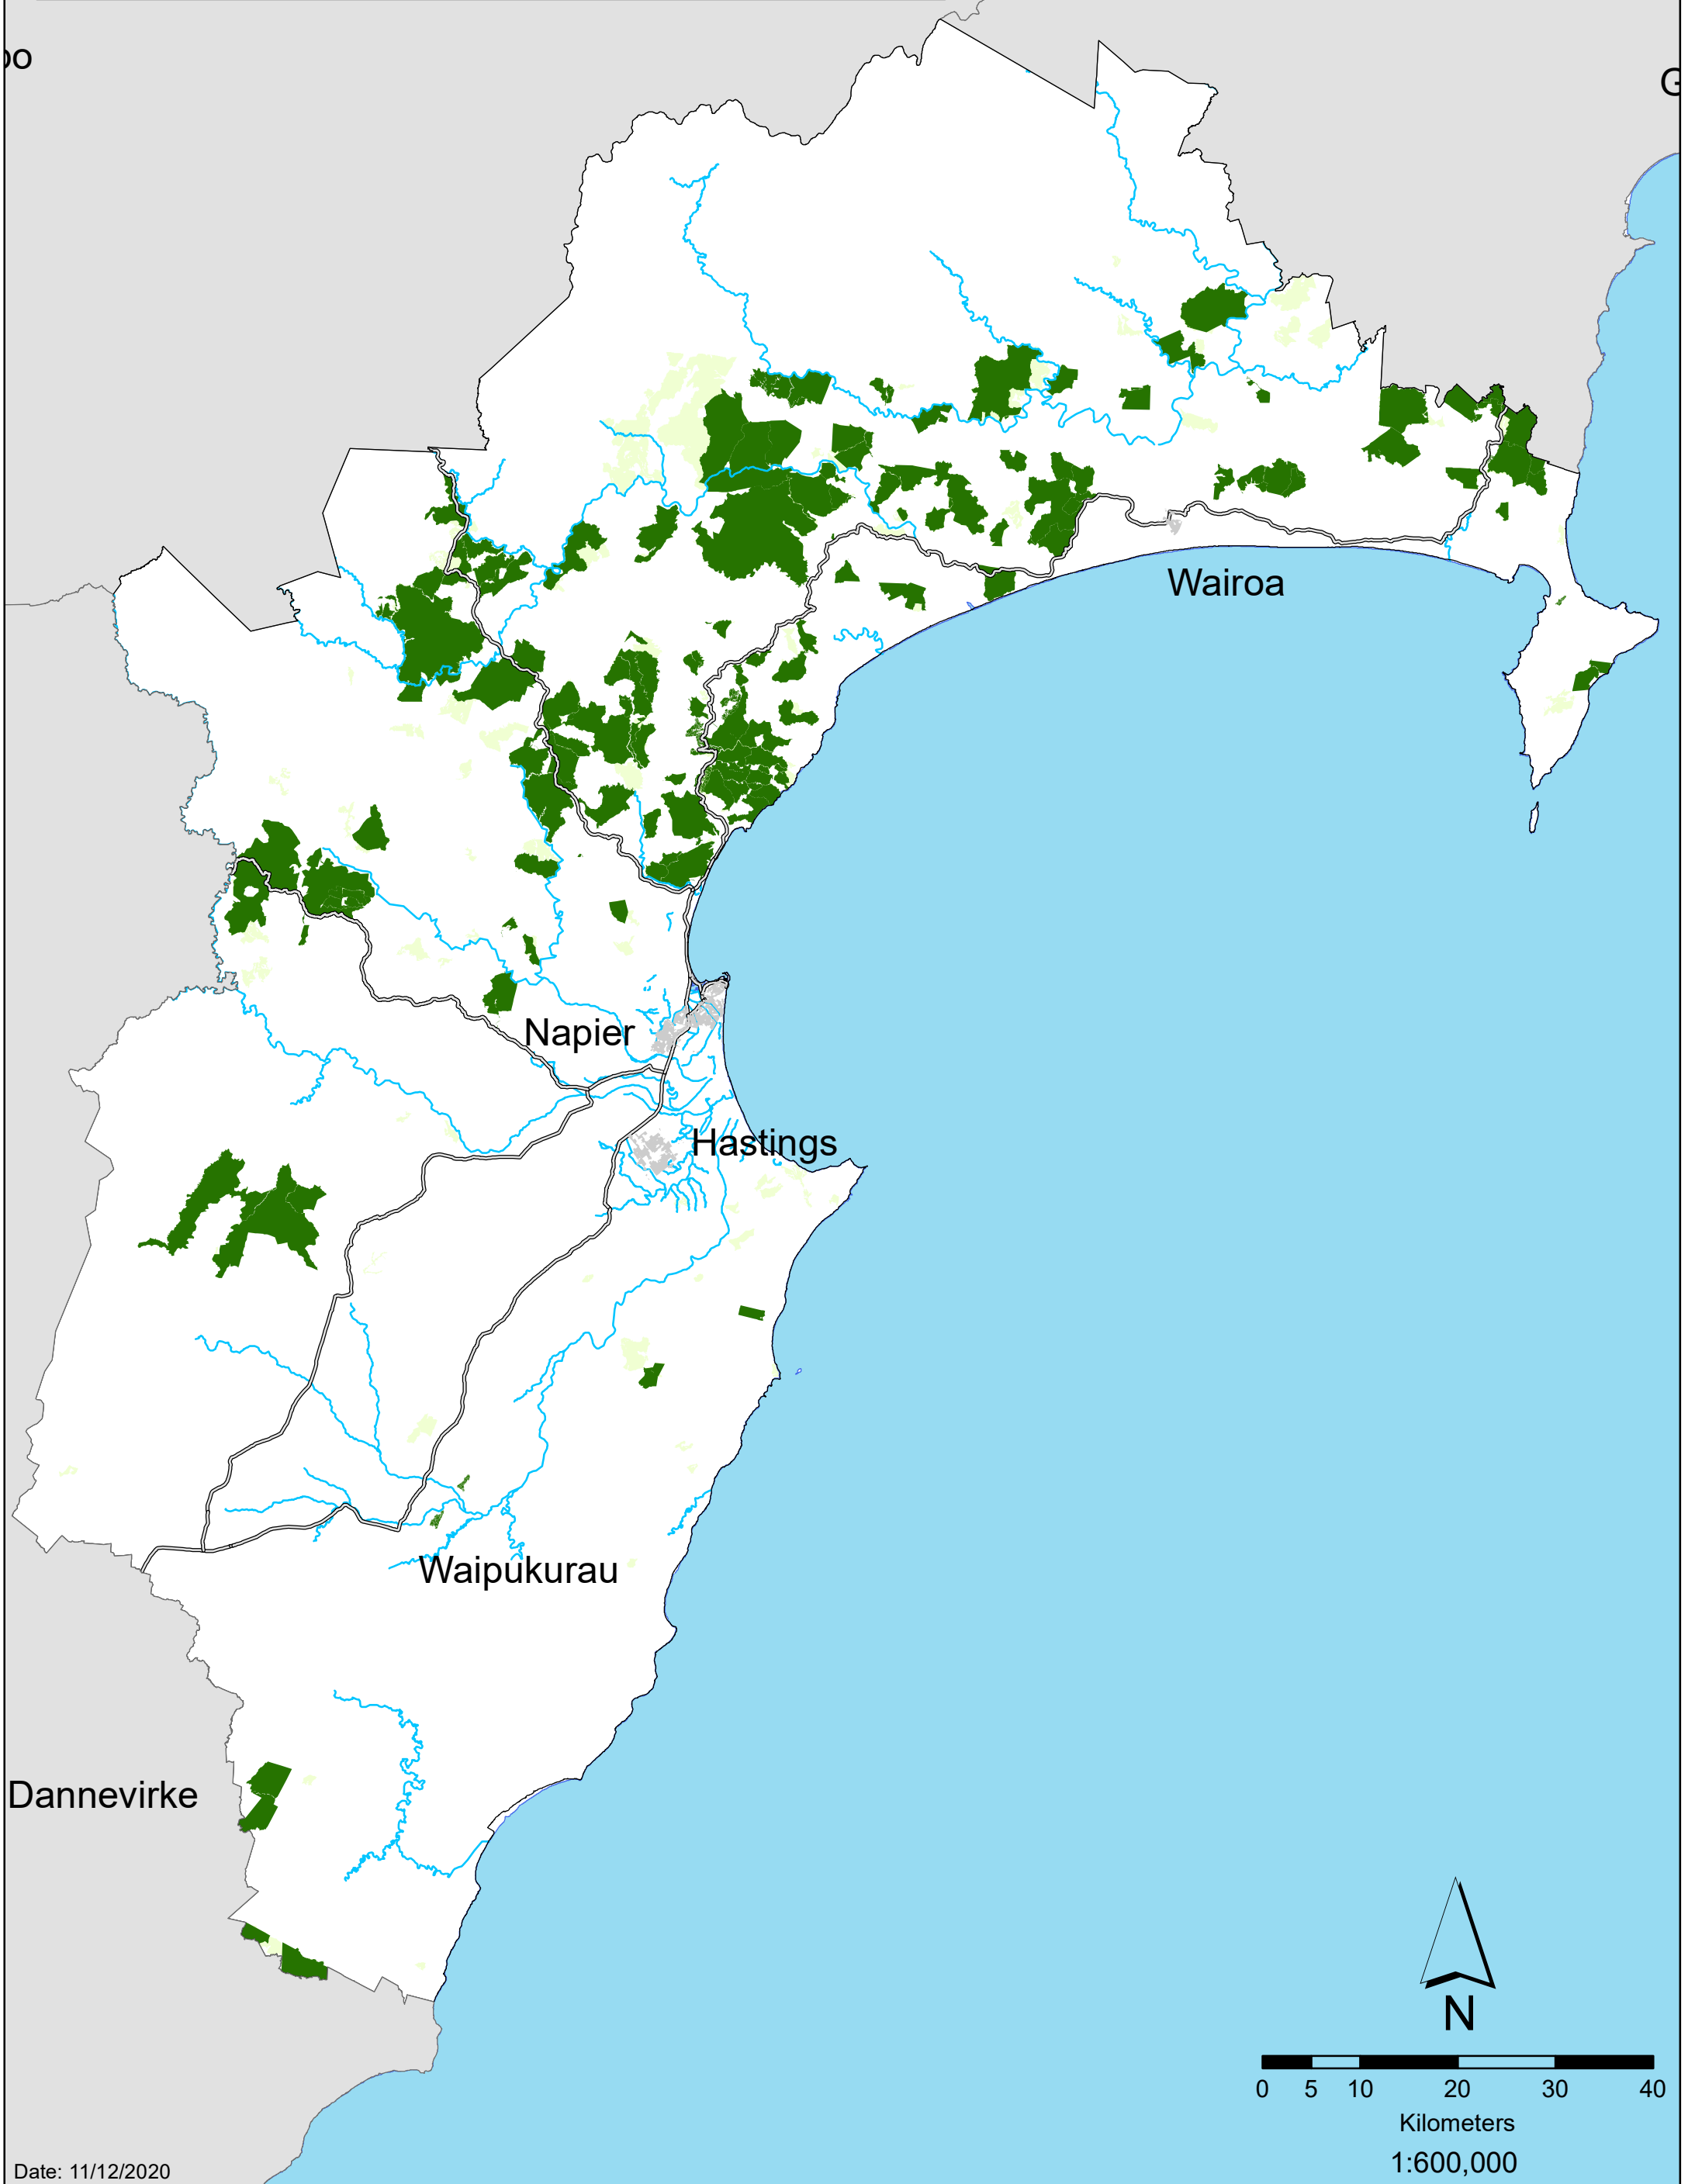

# Hawkes Bay Region Forest Plantation

Date: 11/12/2020

1. The companies that have provided the GIS files are denoted as dark green (Pan Pac Forests, NZFM, FMNZ, Rayonier, JNL, Timberlands, Ernslaw One, HBRC).
2. The light green is plantation from +10 year old data and it's not known who legally owns the land or the trees.
3. There is a large number of private woodlots within the region that is not part of the GIS files provided (i.e. dark green).